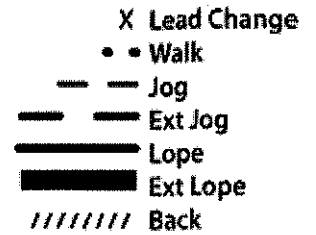

PHBA CHP W/T/L Showmanship Pattern 2

1. Be ready at A, when acknowledged; trot from A, around B and to C
2. Walk a tight circle around C. Walk on to judge.
3. Stop and set for inspection.
4. When dismissed, back one horse length.
5. Perform a 270 degree turn and walk away. Then return to line up